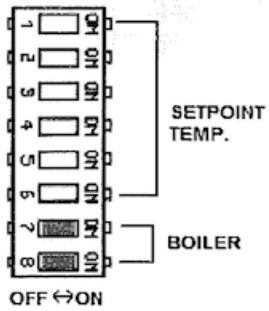

Carola PID Parameters

TEMPERATURE RANGE	DP1	DP2	DP3	DP4	DP5	DP6
209F	OFF	ON	OFF	OFF	OFF	ON
207F	ON	OFF	OFF	OFF	OFF	ON
205F	OFF	OFF	OFF	OFF	OFF	ON
203F	ON	ON	ON	ON	ON	OFF
201F	OFF	ON	ON	ON	ON	OFF
199F	ON	OFF	ON	ON	ON	OFF
197F	OFF	OFF	ON	ON	ON	OFF
195F	ON	ON	OFF	ON	ON	OFF

The boiler setpoint shouldn't be modified!